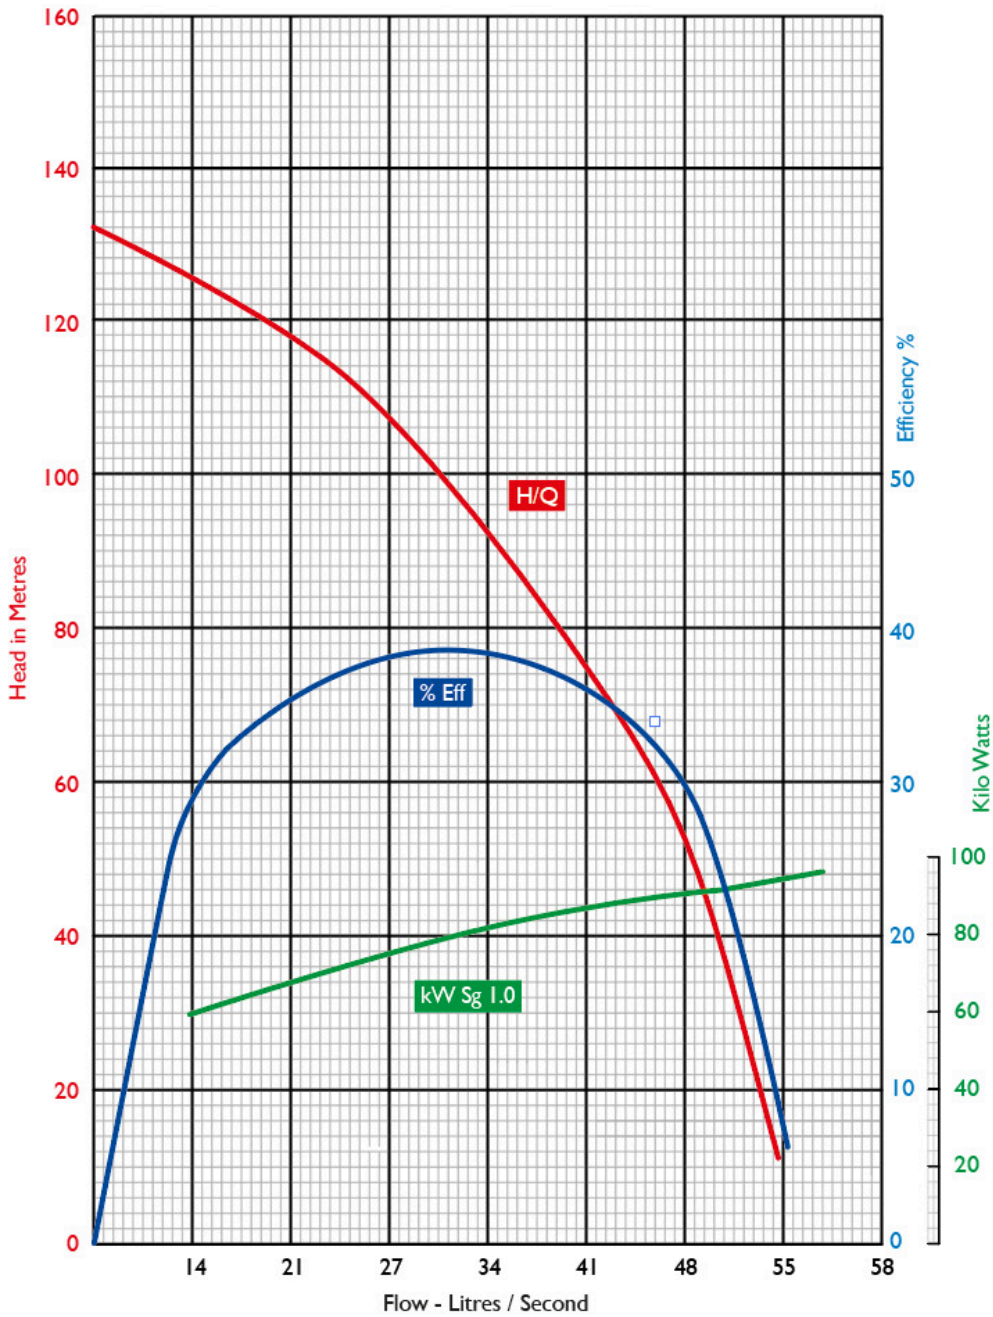

Goodwin 100mm DWHH (Dirty Water High Head) Submersible Pumps

150kW, 1450 RPM, 50Hz

Goodwin Pumps Australia

Tel +61(0)7 3205 7860 Email sales@goodwinaustralia.com.au

www.goodwinaustralia.com.au

© Goodwin International Limited 2019